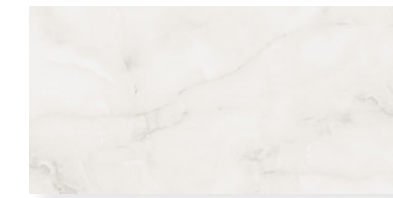

EUPHORIA

Floor Tiles

Wall Tiles

Polished

Thickness

Rectified

Shade Variation

*The luxurious marble effect that transforms any interior into a sophisticated retreat. The **Euphoria White Onyx** collection features polished porcelain tiles that capture the **ethereal beauty** of natural onyx.*

Euphoria White Onyx • Polished Porcelain Tile

Color: White Onyx

Sizes: 24"x48"

Faces

Euphoria Grey Onyx • Polished Porcelain Tile

Color: Grey Onyx

Sizes: 24"x48"

Faces