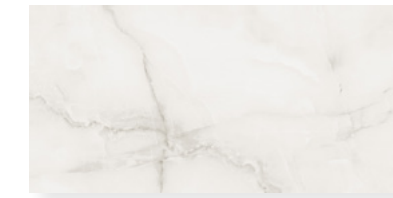

EUPHORIA

Floor Tiles

Wall Tiles

Polished

Thickness

Rectified

Shade Variation

*The luxurious marble effect that transforms any interior into a sophisticated retreat. The **Euphoria White Onyx** collection features polished porcelain tiles that capture the **ethereal beauty** of natural onyx.*

Euphoria White Onyx • Polished Porcelain Tile

Color: White Onyx

Sizes: 24"x48"

Faces

Euphoria Grey Onyx • Polished Porcelain Tile

Color: Grey Onyx

Sizes: 24"x48"

Faces