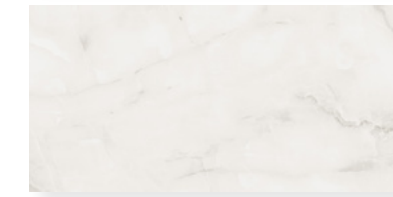

EUPHORIA

Floor Tiles

Wall Tiles

Polished

Thickness

Rectified

Shade Variation

*The luxurious marble effect that transforms any interior into a sophisticated retreat. The **Euphoria White Onyx** collection features polished porcelain tiles that capture the **ethereal beauty** of natural onyx.*

Euphoria White Onyx • Polished Porcelain Tile

Color: White Onyx

Sizes: 24"x48"

Faces

Euphoria Grey Onyx • Polished Porcelain Tile

Color: Grey Onyx

Sizes: 24"x48"

Faces