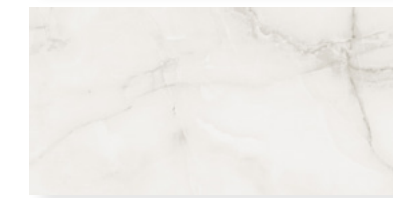

EUPHORIA

Floor Tiles

Wall Tiles

Polished

Thickness

Rectified

Shade Variation

*The luxurious marble effect that transforms any interior into a sophisticated retreat. The **Euphoria White Onyx** collection features polished porcelain tiles that capture the **ethereal beauty** of natural onyx.*

Euphoria White Onyx • Polished Porcelain Tile

Color: White Onyx

Sizes: 24"x48"

Faces

Euphoria Grey Onyx • Polished Porcelain Tile

Color: Grey Onyx

Sizes: 24"x48"

Faces